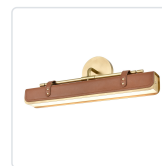

## VALISE WV307919

FIXTURE DIMENSIONS	W19-3/4" x H7-1/8" x E4-1/2"
HEIGHT FROM CENTER	4-3/4"
EXTENSION	4-1/2"
LIGHT SOURCE	AC LED
WATTAGE	18W
TOTAL LUMENS	1600lm
DELIVERED LUMENS	VBCL-783lm
VOLTAGE	120V
COLOR TEMPERATURE	2700K
CRI (RA)	90CRI
DIMMABLE	Yes, ELV Dimmer (Not Included)
DIFFUSER DETAILS	Frosted Acrylic
INSTALL OPTIONS	Down Only; Wall;
LOCATION	Damp
CANOPY DIMENSIONS	D4-3/4" x E7/8"
CEC TITLE 24 JA8	Yes, JA8-2022
PAINT FINISH	AN01; VB01;

### AVAILABLE FINISHES:

WV307919ANTL  
Aged  
Nickel/Tuxedo  
Leather

WV307919VBCL  
Vintage  
Brass/Cognac  
Leather

WV307919VBTL  
Vintage  
Brass/Tuxedo  
Leather

\*For complete warranty terms, please visit: [www.aloralighting.com/warranty](http://www.aloralighting.com/warranty)